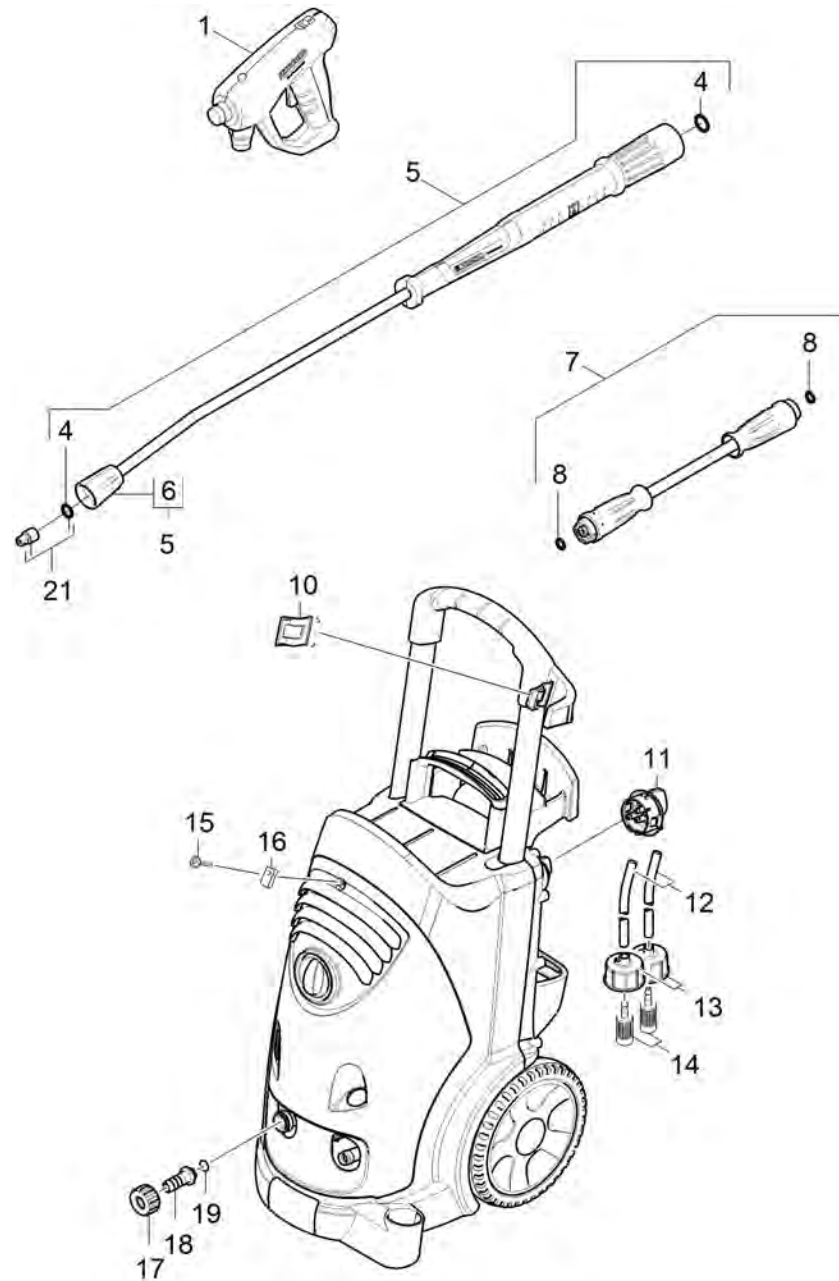

# 1040 Short spare parts list (1.524-912.3)

Professional \ High pressure cleaner cold water \ Electric motor \ HD 7/18-4 M Classic \*EU-I \ Short spare parts list

## 1040 Short spare parts list (1.524-912.3)

Professional \ High pressure cleaner cold water \ Electric motor \ HD 7/18-4 M Classic \*EU-I \ Short spare parts list

POS	Article no.	Description	Quantity	Unit	Foot note text
1	4.118-005.0	EASY!Force Advanced	1.000	ST	
4	2.880-001.0	Spare part set seals TR	1.000	ST	
5	4.112-007.0	Jet pipe TR 600 mm	1.000	ST	
6	4.112-011.0	Protection part TR only for replacement	1.000	ST	
7	6.110-031.0	Hose assembly TR rotatable DN8 31,5MPa 1	1.000	ST	
8	2.880-154.0	O-Ring kit	1.000	ST	
10	5.044-216.0	Holder	1.000	ST	
11	4.580-645.0	Proportioning valve chemistry	1.000	ST	
12	6.388-216.0	Hose DN 5	1.000	M	TO ORDER AS CUT GOODS
13	4.060-866.0	Cover cleaning agents complete	2.000	ST	
14	5.731-652.0	Filter with weight	2.000	ST	
15	6.304-099.0	Saucer-head screw M 6x 18-4.8-R2R	1.000	ST	
16	6.310-053.0	Putting nut	1.000	ST	
17	5.310-076.0	Nut	1.000	ST	
18	5.443-291.0	Hose stem	1.000	ST	
19	6.362-161.0	O-Ring seal 19,3 X 2,4	1.000	ST	
21	2.113-007.0	Power nozzle TR 25042	1.000	ST	