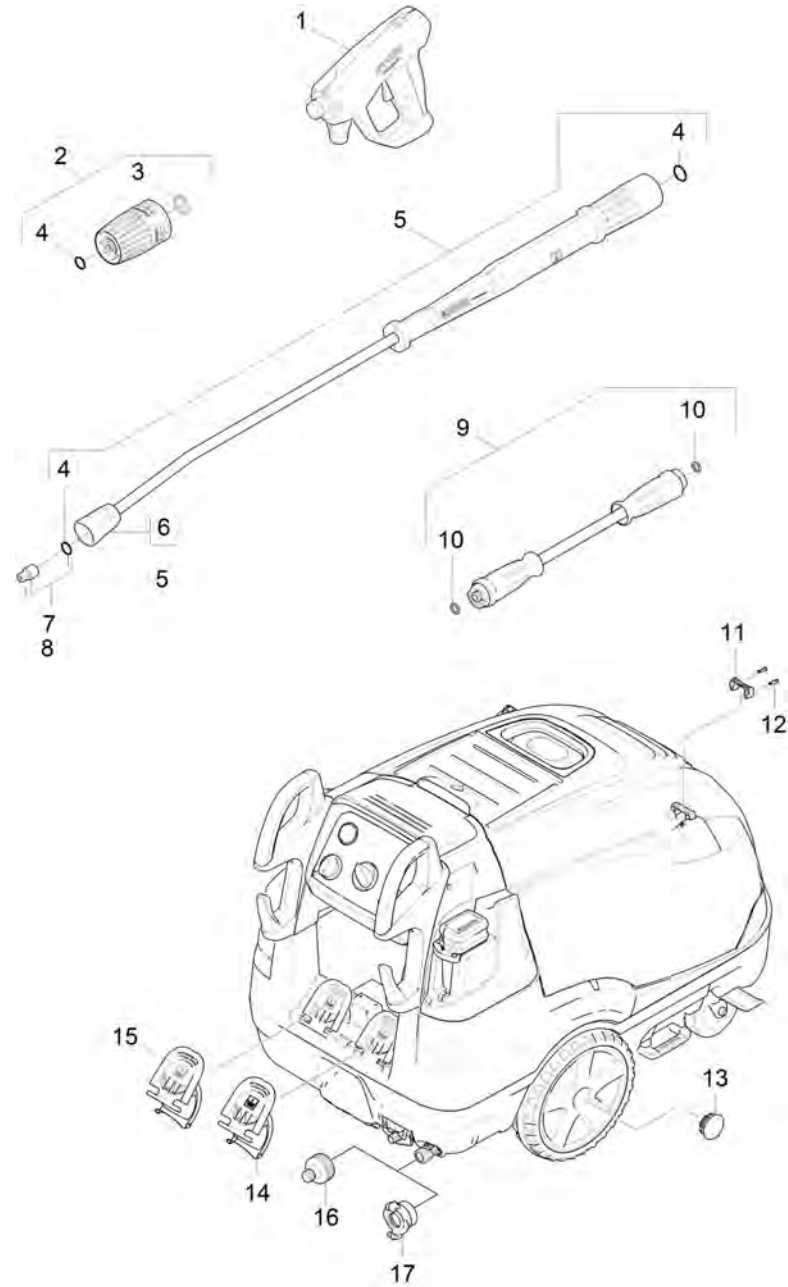

1030 Short spare parts list (1.071-900.3)

Professional \ High pressure cleaner hotwater \ Electric motor \ HDS 10/20-4 M *EU-I \ Short spare parts list

1030 Short spare parts list (1.071-900.3)

Professional \ High pressure cleaner hotwater \ Electric motor \ HDS 10/20-4 M *EU-I \ Short spare parts list

POS	Article no.	Description	Quantity	Unit
1	4.118-005.0	EASY!Force Advanced	1.000	ST
2	4.118-008.0	Rotary controller TR 416L	1.000	ST
3	7.343-069.0	Locking ring 25x1,2-1.4122 DIN 471	1.000	ST
4	2.880-001.0	Spare part set seals TR	3.000	ST
5	4.112-000.0	Jet pipe TR 1050 mm	1.000	ST
6	4.112-011.0	Protection part TR only for replacement	1.000	ST
7	2.113-011.0	Power nozzle TR 25054	1.000	ST
8	2.114-006.0	Steam nozzle TR 40070	1.000	ST
9	6.110-038.0	Hose assembly TR DN8 40MPa 10m	1.000	ST
10	2.880-154.0	O-Ring kit	1.000	ST
11	5.424-162.0	Fixing jet pipe	1.000	ST
12	5.314-143.0	Pin fixing jet pipe	2.000	ST
13	2.889-086.0	Set wheel cap	2.000	ST
14	5.064-231.0	Cover chemistry 2	1.000	ST
15	5.064-221.0	Cover chemistry 1	1.000	ST
16	2.640-492.0	Set water connection 1 "	1.000	ST
17	6.388-458.0	Hose coupling	1.000	ST