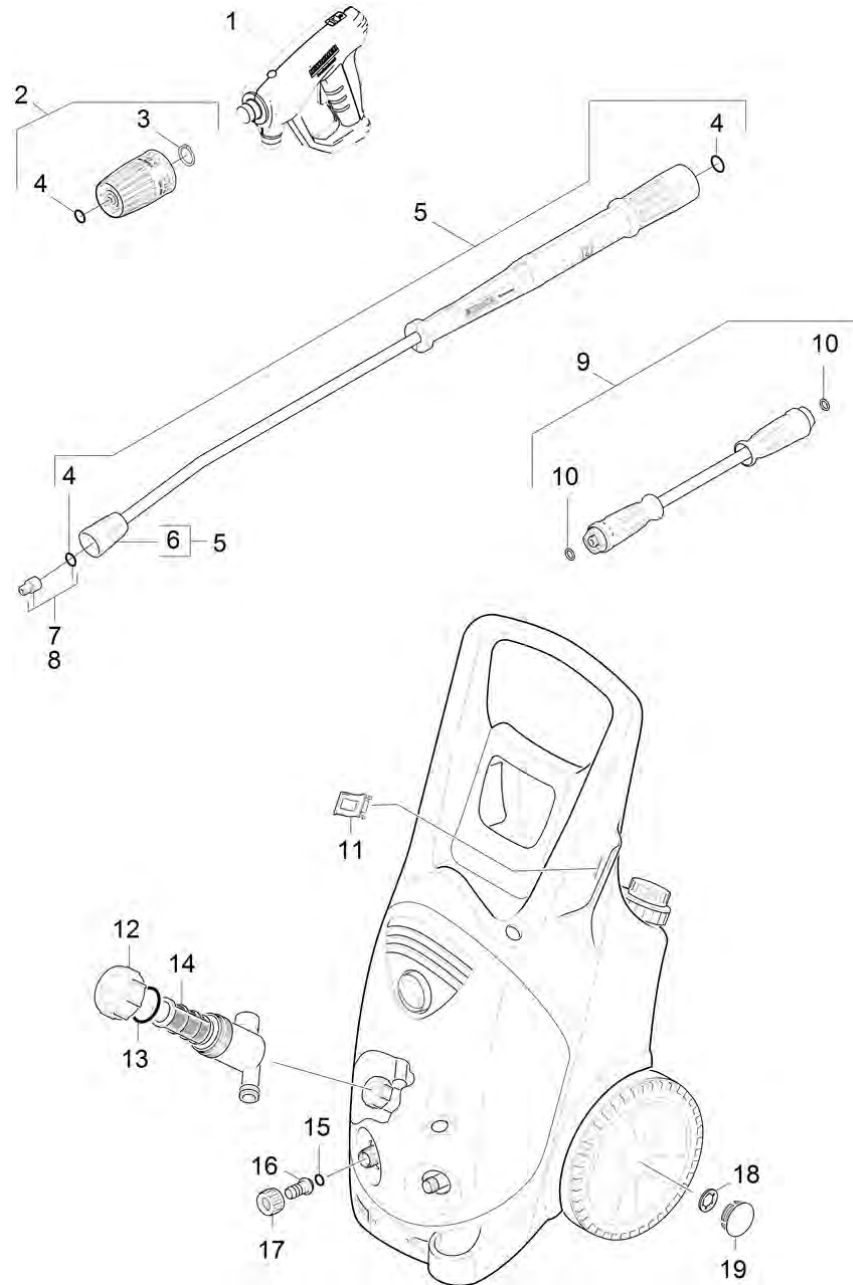

# 1030 Short spare parts list (1.286-902.3)

Professional \ High pressure cleaner cold water \ Electric motor \ HD 10/25-4 S \*EU-I \ Short spare parts list

## 1030 Short spare parts list (1.286-902.3)

Professional \ High pressure cleaner cold water \ Electric motor \ HD 10/25-4 S \*EU-I \ Short spare parts list

POS	Article no.	Description	Quantity	Unit
1	4.118-005.0	EASY!Force Advanced	1.000	ST
2	4.118-008.0	Rotary controller TR 416L	1.000	ST
3	7.343-069.0	Locking ring 25x1,2-1.4122 DIN 471	1.000	ST
4	2.880-001.0	Spare part set seals TR	1.000	ST
5	4.112-000.0	Jet pipe TR 1050 mm	1.000	ST
6	4.112-011.0	Protection part TR only for replacement	1.000	ST
7	2.113-009.0	Power nozzle TR 25047	1.000	ST
8	2.113-020.0	Nozzle chemical TR 25250	1.000	ST
9	6.110-031.0	Hose assembly TR rotatable DN8 31,5MPa 1	1.000	ST
10	2.880-154.0	O-Ring kit	1.000	ST
11	5.044-666.0	Holder jet pipe	1.000	ST
12	5.064-453.0	Cover qusty grey	1.000	ST
13	5.363-613.0	Seal	1.000	ST
14	6.414-681.0	Filter cartridge	1.000	ST
15	6.362-161.0	O-Ring seal 19,3 X 2,4	1.000	ST
16	5.443-291.0	Hose stem	1.000	ST
17	5.310-076.0	Nut	1.000	ST
18	6.343-162.0	Lock washer -25	1.000	ST
19	2.889-086.0	Set wheel cap	1.000	ST