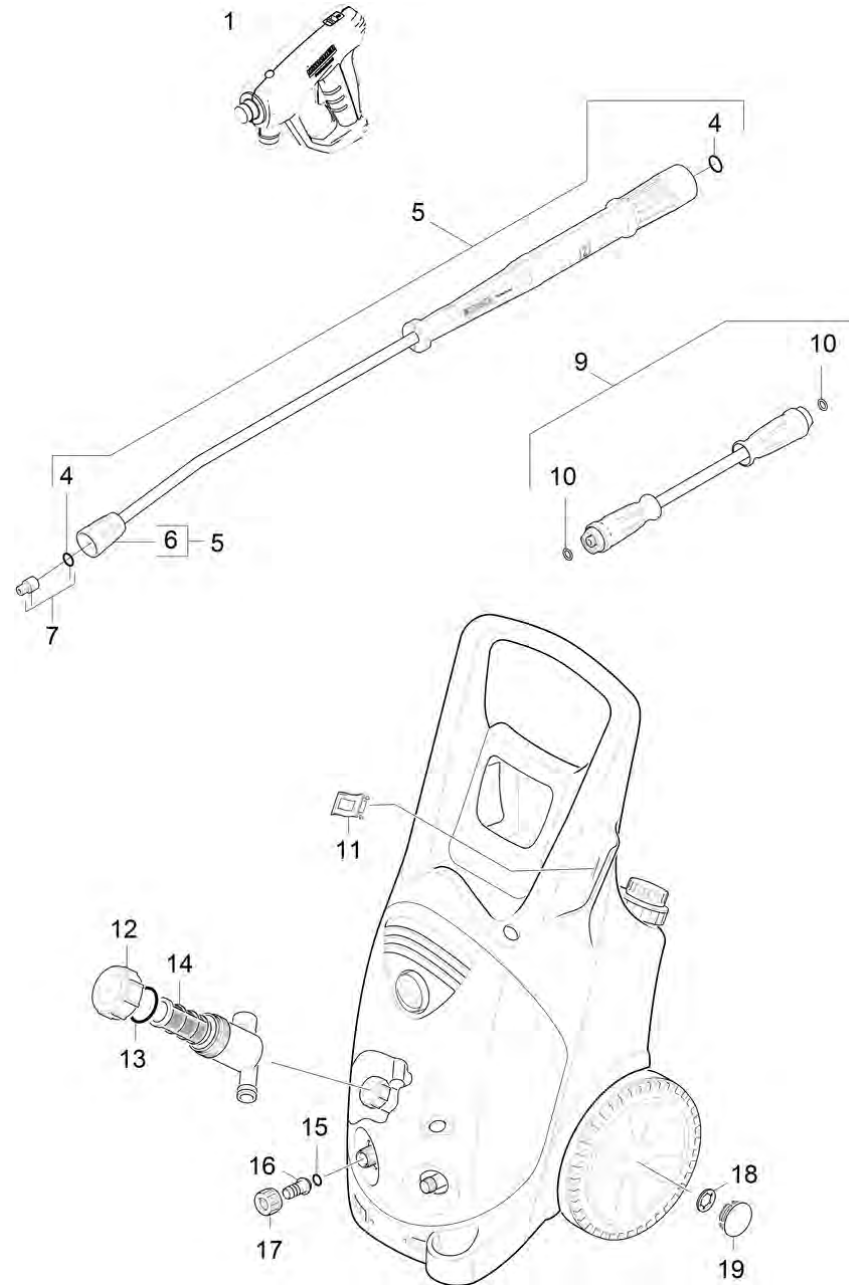

1030 Short spare parts list (1.286-916.3)

Professional \ High pressure cleaner cold water \ Electric motor \ HD 10/21-4 S *EU-I \ Short spare parts list

1030 Short spare parts list (1.286-916.3)

Professional \ High pressure cleaner cold water \ Electric motor \ HD 10/21-4 S *EU-I \ Short spare parts list

POS	Article no.	Description	Quantity	Unit
1	4.118-005.0	EASY!Force Advanced	1.000	ST
4	2.880-001.0	Spare part set seals TR	1.000	ST
5	4.112-000.0	Jet pipe TR 1050 mm	1.000	ST
6	4.112-011.0	Protection part TR only for replacement	1.000	ST
7	2.113-020.0	Nozzle chemical TR 25250	1.000	ST
7	2.113-024.0	Power nozzle TR 25052	1.000	ST
9	6.110-031.0	Hose assembly TR rotatable DN8 31,5MPa 1	1.000	ST
10	2.880-154.0	O-Ring kit	1.000	ST
11	5.044-666.0	Holder jet pipe	1.000	ST
12	5.064-453.0	Cover qusty grey	1.000	ST
13	5.363-613.0	Seal	1.000	ST
14	6.414-681.0	Filter cartridge	1.000	ST
15	6.362-161.0	O-Ring seal 19,3 X 2,4	1.000	ST
16	5.443-291.0	Hose stem	1.000	ST
17	5.310-076.0	Nut	1.000	ST
18	6.343-162.0	Lock washer -25	1.000	ST
19	2.889-086.0	Set wheel cap	1.000	ST