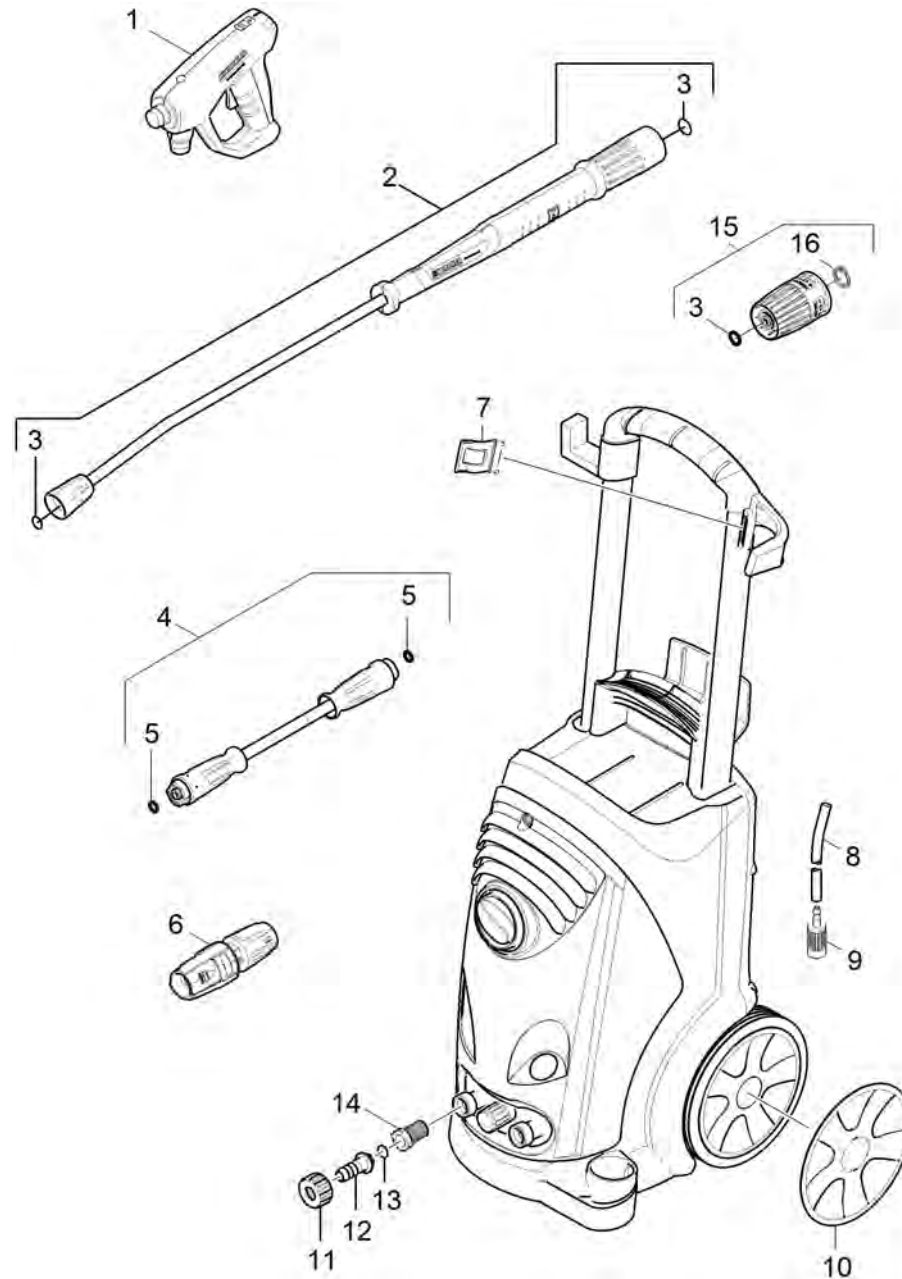

# 1020 Short spare parts list (1.151-901.3)

Professional \ High pressure cleaner cold water \ Electric motor \ HD 7/18 C \*EU-II \ Short spare parts list

## 1020 Short spare parts list (1.151-901.3)

Professional \ High pressure cleaner cold water \ Electric motor \ HD 7/18 C \*EU-II \ Short spare parts list

POS	Article no.	Description	Quantity	Unit	Foot note text
1	4.118-005.0	EASY!Force Advanced	1.000	ST	
2	4.112-006.0	Jet pipe TR 840 mm	1.000	ST	
3	2.880-001.0	Spare part set seals TR	1.000	ST	
4	6.110-031.0	Hose assembly TR rotatable DN8 31,5MPa 1	1.000	ST	
5	2.880-154.0	O-Ring kit	1.000	ST	
6	4.117-033.0	Triple jet nozzle TR 040	1.000	ST	
7	5.044-216.0	Holder	1.000	ST	
8	6.388-216.0	Hose DN 5	1.000	M	TO ORDER AS CUT GOODS
9	5.731-652.0	Filter with weight	1.000	ST	
10	4.515-323.0	Spare parts set wheel cap basalt grey RA	1.000	ST	
11	5.310-065.0	Nut	1.000	ST	
12	5.443-229.0	Hose stem	1.000	ST	
13	6.362-078.0	O-Ring seal 13,3x2,4	1.000	ST	
14	6.414-252.0	Strainer	1.000	ST	
15	4.118-007.0	Rotary controller TR 270L	1.000	ST	
16	7.343-069.0	Locking ring 25x1,2-1.4122 DIN 471	1.000	ST	